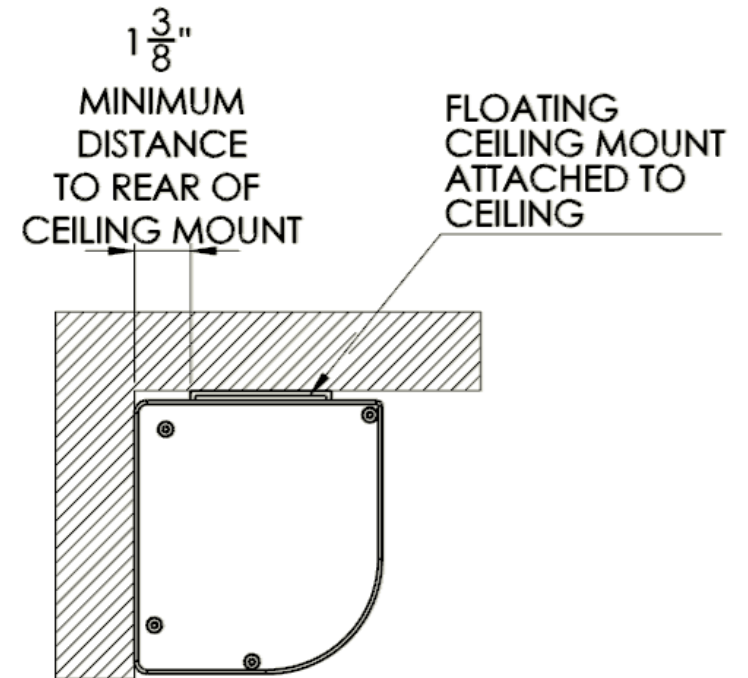

Luxus 16:9 Format

Diagonal (A)	Image Height (B)	Image Width (C)	Overall Length (D)	Top Masking (E)	Side Masking (F)	Bottom Masking (G)	Batten Length (H)	Screen Deploy (J)	Screen Weight
100"	49"	87"	107.8"	12"	5"	2"	98.4"	64.625"	85lbs
110"	54"	96"	116.8"	12"	5"	2"	107.4"	69.625"	90lbs
120"	58.75"	104.5"	125.3"	12"	5"	2"	115.9"	74.375"	95lbs
123"	60"	107"	127.8"	12"	5"	2"	118.9"	75.7"	96lbs
133"	65"	116"	138.8"	12"	6"	2"	129.9"	80.625"	102lbs
135"	66"	118"	140.8"	12"	6"	2"	131.9"	81.7"	103lbs
150"	73.5"	130.75"	153.5"	12"	6"	2"	144.65"	89.125"	115lbs
160"	78.25"	139.5"	164.3"	12"	7"	2"	155.4"	93.875"	120lbs
165"	80.75"	143.75"	168.5"	12"	7"	2"	159.65"	96.5"	125lbs
180"	88.25"	157"	183.8"	12"	8"	2"	174.9"	104"	134lbs
200"	98"	174.25"	201"	12"	8"	2"	192.15"	113.7"	148lbs
208"	102"	181.25"	210"	12"	9"	2"	201.15"	117.7"	155lbs

SIDE VIEW

FRONT VIEW

CEILING MOUNT

Diagonal	Overall Case Length	Screen Weight	Shipping Length (K)	Shipping Weight	International Shipping Length (L)	International Weight	Oversized Crate Length (M)	Oversized Crate Weight
100"	107.8"	85lbs	123.5"	110lbs	123.5"	198lbs		
110"	116.8"	90lbs	132.5"	117lbs	132.5"	213lbs		
120"	125.3"	95lbs	140.8"	124lbs	140.8"	224lbs		
123"	127.8"	96lbs	143.3"	126lbs	143.3"	230lbs		
133"	138.8"	102lbs	154.3"	134lbs	154.3"	246lbs		
135"	140.8"	103lbs	156.3"	135lbs	156.3"	247lbs		
150"	153.5"	115lbs	167"	150lbs	167"	270lbs		
160"	164.3"	120lbs					177.3"	245lbs
165"	168.5"	125lbs					181.5"	255lbs
180"	183.8"	134lbs					196.8"	270lbs
200"	201"	148lbs					214"	295lbs
208"	210"	155lbs					223"	330lbs

CRATE FOR CASE SIZE OVER 156"