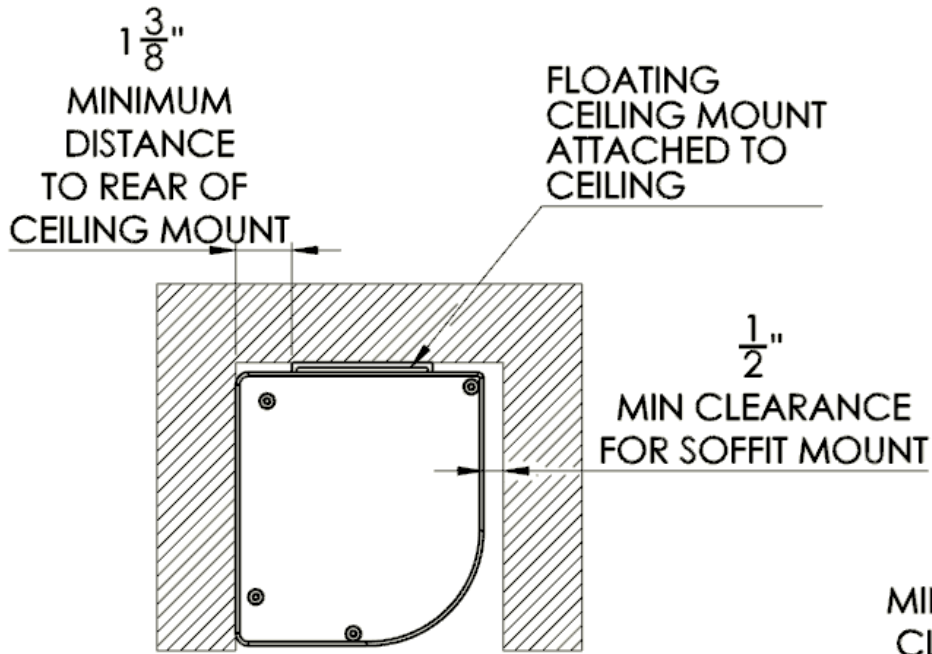

Luxus 16:9 Format

Diagonal (A)	Image Height (B)	Image Width (C)	Overall Length (D)	Top Masking (E)	Side Masking (F)	Bottom Masking (G)	Batten Length (H)	Screen Deploy (J)	Screen Weight
100"	49"	87"	107.8"	12"	5"	2"	98.4"	64.625"	85lbs
110"	54"	96"	116.8"	12"	5"	2"	107.4"	69.625"	90lbs
120"	58.75"	104.5"	125.3"	12"	5"	2"	115.9"	74.375"	95lbs
123"	60"	107"	127.8"	12"	5"	2"	118.9"	75.7"	96lbs
133"	65"	116"	138.8"	12"	6"	2"	129.9"	80.625"	102lbs
135"	66"	118"	140.8"	12"	6"	2"	131.9"	81.7"	103lbs
150"	73.5"	130.75"	153.5"	12"	6"	2"	144.65"	89.125"	115lbs
160"	78.25"	139.5"	164.3"	12"	7"	2"	155.4"	93.875"	120lbs
165"	80.75"	143.75"	168.5"	12"	7"	2"	159.65"	96.5"	125lbs
180"	88.25"	157"	183.8"	12"	8"	2"	174.9"	104"	134lbs
200"	98"	174.25"	201"	12"	8"	2"	192.15"	113.7"	148lbs
208"	102"	181.25"	210"	12"	9"	2"	201.15"	117.7"	155lbs

SIDE VIEW

FRONT VIEW

CEILING MOUNT

Diagonal	Overall Case Length	Screen Weight	Shipping Length (K)	Shipping Weight	International Shipping Length (L)	International Weight	Oversized Crate Length (M)	Oversized Crate Weight
100"	107.8"	85lbs	123.5"	110lbs	123.5"	198lbs		
110"	116.8"	90lbs	132.5"	117lbs	132.5"	213lbs		
120"	125.3"	95lbs	140.8"	124lbs	140.8"	224lbs		
123"	127.8"	96lbs	143.3"	126lbs	143.3"	230lbs		
133"	138.8"	102lbs	154.3"	134lbs	154.3"	246lbs		
135"	140.8"	103lbs	156.3"	135lbs	156.3"	247lbs		
150"	153.5"	115lbs	167"	150lbs	167"	270lbs		
160"	164.3"	120lbs					177.3"	245lbs
165"	168.5"	125lbs					181.5"	255lbs
180"	183.8"	134lbs					196.8"	270lbs
200"	201"	148lbs					214"	295lbs
208"	210"	155lbs					223"	330lbs

CRATE FOR CASE SIZE OVER 156"