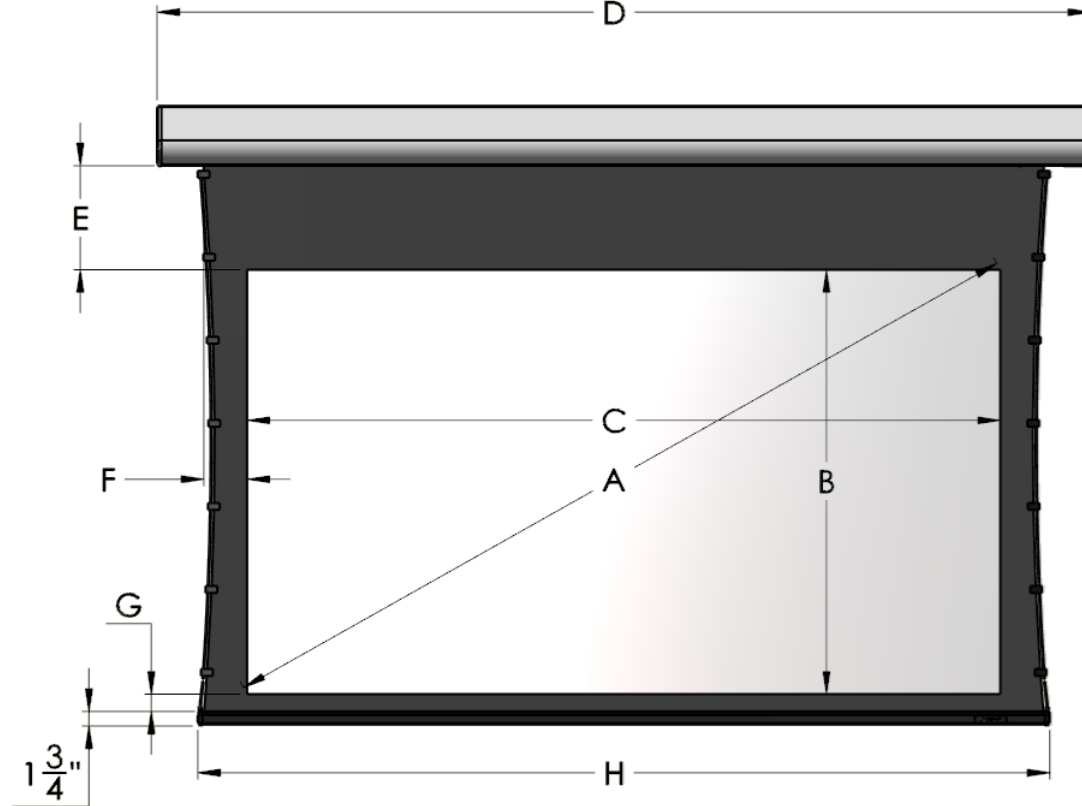

Luxus 16:9 Format

Diagonal (A)	Image Height (B)	Image Width (C)	Overall Length (D)	Top Masking (E)	Side Masking (F)	Bottom Masking (G)	Batten Length (H)	Screen Deploy (J)	Screen Weight
100"	49"	87"	107.8"	12"	5"	2"	98.4"	64.625"	85lbs
110"	54"	96"	116.8"	12"	5"	2"	107.4"	69.625"	90lbs
120"	58.75"	104.5"	125.3"	12"	5"	2"	115.9"	74.375"	95lbs
123"	60"	107"	127.8"	12"	5"	2"	118.9"	75.7"	96lbs
133"	65"	116"	138.8"	12"	6"	2"	129.9"	80.625"	102lbs
135"	66"	118"	140.8"	12"	6"	2"	131.9"	81.7"	103lbs
150"	73.5"	130.75"	153.5"	12"	6"	2"	144.65"	89.125"	115lbs
160"	78.25"	139.5"	164.3"	12"	7"	2"	155.4"	93.875"	120lbs
165"	80.75"	143.75"	168.5"	12"	7"	2"	159.65"	96.5"	125lbs
180"	88.25"	157"	183.8"	12"	8"	2"	174.9"	104"	134lbs
200"	98"	174.25"	201"	12"	8"	2"	192.15"	113.7"	148lbs
208"	102"	181.25"	210"	12"	9"	2"	201.15"	117.7"	155lbs

SIDE VIEW

FRONT VIEW

CEILING MOUNT

Diagonal	Overall Case Length	Screen Weight	Shipping Length (K)	Shipping Weight	International Shipping Length (L)	International Weight	Oversized Crate Length (M)	Oversized Crate Weight
100"	107.8"	85lbs	123.5"	110lbs	123.5"	198lbs		
110"	116.8"	90lbs	132.5"	117lbs	132.5"	213lbs		
120"	125.3"	95lbs	140.8"	124lbs	140.8"	224lbs		
123"	127.8"	96lbs	143.3"	126lbs	143.3"	230lbs		
133"	138.8"	102lbs	154.3"	134lbs	154.3"	246lbs		
135"	140.8"	103lbs	156.3"	135lbs	156.3"	247lbs		
150"	153.5"	115lbs	167"	150lbs	167"	270lbs		
160"	164.3"	120lbs					177.3"	245lbs
165"	168.5"	125lbs					181.5"	255lbs
180"	183.8"	134lbs					196.8"	270lbs
200"	201"	148lbs					214"	295lbs
208"	210"	155lbs					223"	330lbs

CRATE FOR CASE SIZE OVER 156"