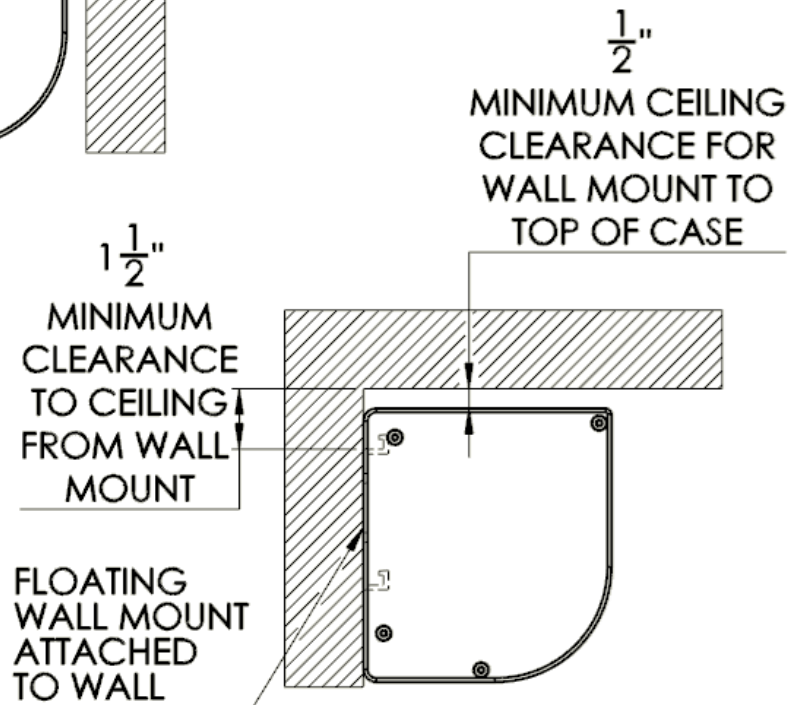

Luxus 16:9 Format

Diagonal (A)	Image Height (B)	Image Width (C)	Overall Length (D)	Top Masking (E)	Side Masking (F)	Bottom Masking (G)	Batten Length (H)	Screen Deploy (J)	Screen Weight
100"	49"	87"	107.8"	12"	5"	2"	98.4"	64.625"	85lbs
110"	54"	96"	116.8"	12"	5"	2"	107.4"	69.625"	90lbs
120"	58.75"	104.5"	125.3"	12"	5"	2"	115.9"	74.375"	95lbs
123"	60"	107"	127.8"	12"	5"	2"	118.9"	75.7"	96lbs
133"	65"	116"	138.8"	12"	6"	2"	129.9"	80.625"	102lbs
135"	66"	118"	140.8"	12"	6"	2"	131.9"	81.7"	103lbs
150"	73.5"	130.75"	153.5"	12"	6"	2"	144.65"	89.125"	115lbs
160"	78.25"	139.5"	164.3"	12"	7"	2"	155.4"	93.875"	120lbs
165"	80.75"	143.75"	168.5"	12"	7"	2"	159.65"	96.5"	125lbs
180"	88.25"	157"	183.8"	12"	8"	2"	174.9"	104"	134lbs
200"	98"	174.25"	201"	12"	8"	2"	192.15"	113.7"	148lbs
208"	102"	181.25"	210"	12"	9"	2"	201.15"	117.7"	155lbs

SIDE VIEW

FRONT VIEW

CEILING MOUNT

Diagonal	Overall Case Length	Screen Weight	Shipping Length (K)	Shipping Weight	International Shipping Length (L)	International Weight	Oversized Crate Length (M)	Oversized Crate Weight
100"	107.8"	85lbs	123.5"	110lbs	123.5"	198lbs		
110"	116.8"	90lbs	132.5"	117lbs	132.5"	213lbs		
120"	125.3"	95lbs	140.8"	124lbs	140.8"	224lbs		
123"	127.8"	96lbs	143.3"	126lbs	143.3"	230lbs		
133"	138.8"	102lbs	154.3"	134lbs	154.3"	246lbs		
135"	140.8"	103lbs	156.3"	135lbs	156.3"	247lbs		
150"	153.5"	115lbs	167"	150lbs	167"	270lbs		
160"	164.3"	120lbs					177.3"	245lbs
165"	168.5"	125lbs					181.5"	255lbs
180"	183.8"	134lbs					196.8"	270lbs
200"	201"	148lbs					214"	295lbs
208"	210"	155lbs					223"	330lbs

CRATE FOR CASE SIZE OVER 156"