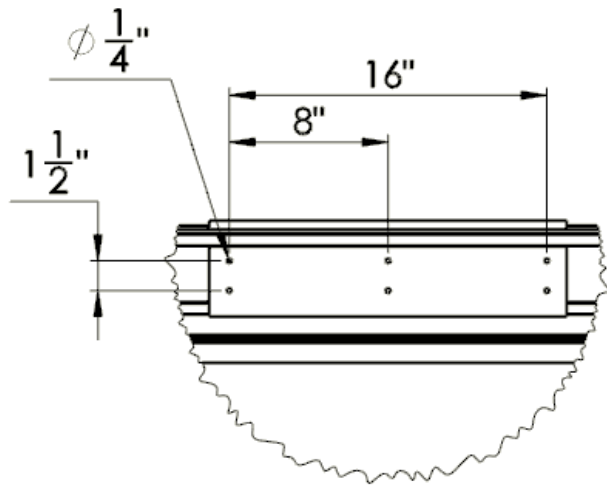

Luxus 16:9 Format

Diagonal (A)	Image Height (B)	Image Width (C)	Overall Length (D)	Top Masking (E)	Side Masking (F)	Bottom Masking (G)	Batten Length (H)	Screen Deploy (J)	Screen Weight
100"	49"	87"	107.8"	12"	5"	2"	98.4"	64.625"	85lbs
110"	54"	96"	116.8"	12"	5"	2"	107.4"	69.625"	90lbs
120"	58.75"	104.5"	125.3"	12"	5"	2"	115.9"	74.375"	95lbs
123"	60"	107"	127.8"	12"	5"	2"	118.9"	75.7"	96lbs
133"	65"	116"	138.8"	12"	6"	2"	129.9"	80.625"	102lbs
135"	66"	118"	140.8"	12"	6"	2"	131.9"	81.7"	103lbs
150"	73.5"	130.75"	153.5"	12"	6"	2"	144.65"	89.125"	115lbs
160"	78.25"	139.5"	164.3"	12"	7"	2"	155.4"	93.875"	120lbs
165"	80.75"	143.75"	168.5"	12"	7"	2"	159.65"	96.5"	125lbs
180"	88.25"	157"	183.8"	12"	8"	2"	174.9"	104"	134lbs
200"	98"	174.25"	201"	12"	8"	2"	192.15"	113.7"	148lbs
208"	102"	181.25"	210"	12"	9"	2"	201.15"	117.7"	155lbs

SIDE VIEW

FRONT VIEW

CEILING MOUNT

Diagonal	Overall Case Length	Screen Weight	Shipping Length (K)	Shipping Weight	International Shipping Length (L)	International Weight	Oversized Crate Length (M)	Oversized Crate Weight
100"	107.8"	85lbs	123.5"	110lbs	123.5"	198lbs		
110"	116.8"	90lbs	132.5"	117lbs	132.5"	213lbs		
120"	125.3"	95lbs	140.8"	124lbs	140.8"	224lbs		
123"	127.8"	96lbs	143.3"	126lbs	143.3"	230lbs		
133"	138.8"	102lbs	154.3"	134lbs	154.3"	246lbs		
135"	140.8"	103lbs	156.3"	135lbs	156.3"	247lbs		
150"	153.5"	115lbs	167"	150lbs	167"	270lbs		
160"	164.3"	120lbs					177.3"	245lbs
165"	168.5"	125lbs					181.5"	255lbs
180"	183.8"	134lbs					196.8"	270lbs
200"	201"	148lbs					214"	295lbs
208"	210"	155lbs					223"	330lbs

CRATE FOR CASE SIZE OVER 156"