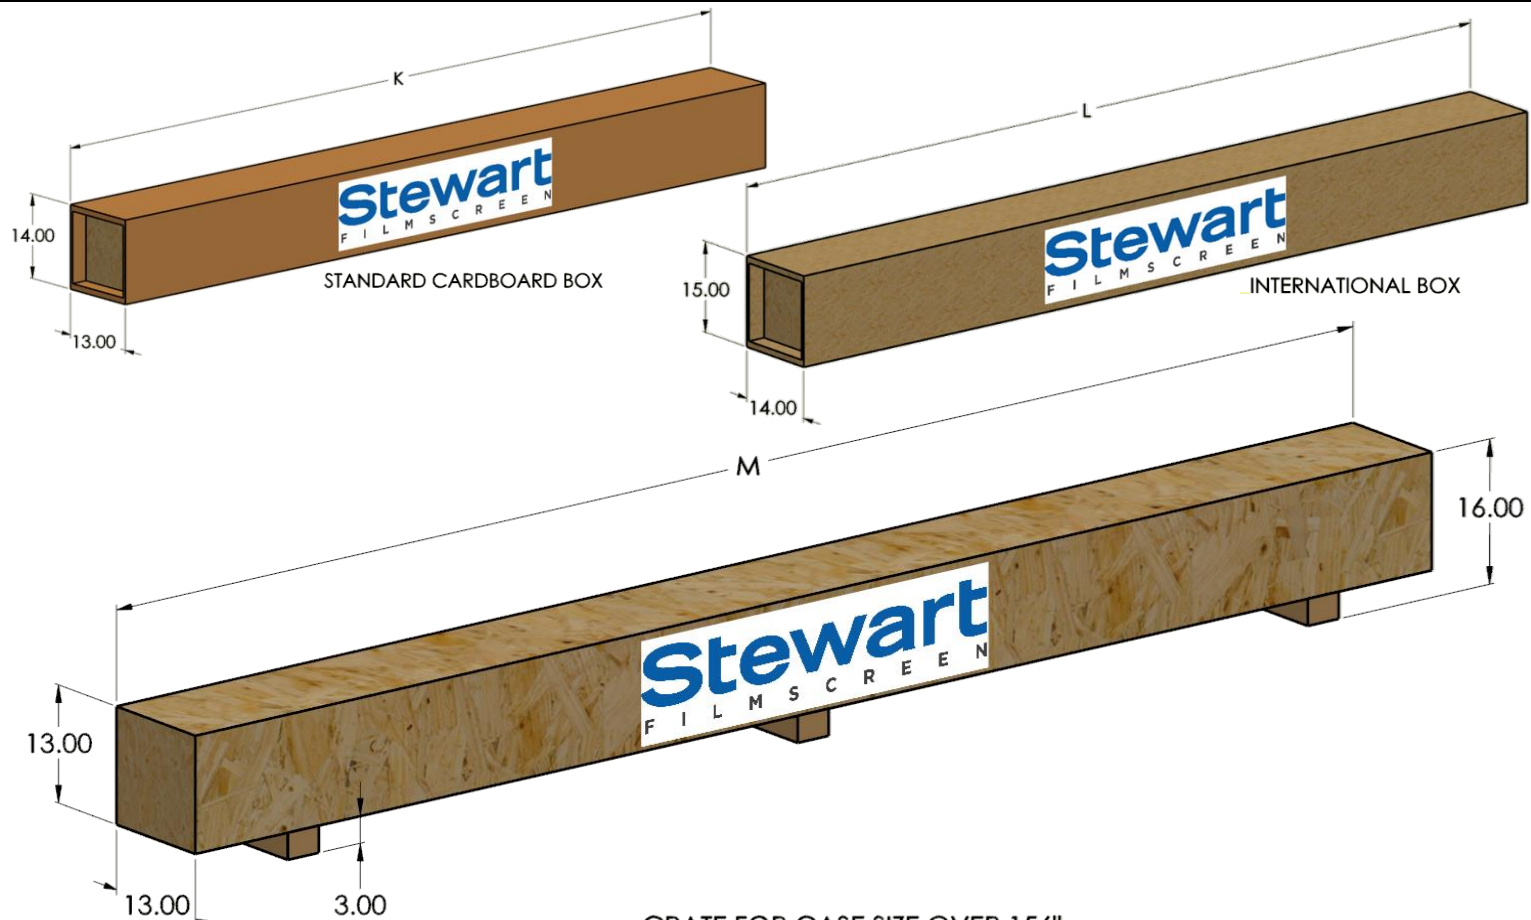

Luxus 16:9 Format

Diagonal (A)	Image Height (B)	Image Width (C)	Overall Length (D)	Top Masking (E)	Side Masking (F)	Bottom Masking (G)	Batten Length (H)	Screen Deploy (J)	Screen Weight
100"	49"	87"	107.8"	12"	5"	2"	98.4"	64.625"	85lbs
110"	54"	96"	116.8"	12"	5"	2"	107.4"	69.625"	90lbs
120"	58.75"	104.5"	125.3"	12"	5"	2"	115.9"	74.375"	95lbs
123"	60"	107"	127.8"	12"	5"	2"	118.9"	75.7"	96lbs
133"	65"	116"	138.8"	12"	6"	2"	129.9"	80.625"	102lbs
135"	66"	118"	140.8"	12"	6"	2"	131.9"	81.7"	103lbs
150"	73.5"	130.75"	153.5"	12"	6"	2"	144.65"	89.125"	115lbs
160"	78.25"	139.5"	164.3"	12"	7"	2"	155.4"	93.875"	120lbs
165"	80.75"	143.75"	168.5"	12"	7"	2"	159.65"	96.5"	125lbs
180"	88.25"	157"	183.8"	12"	8"	2"	174.9"	104"	134lbs
200"	98"	174.25"	201"	12"	8"	2"	192.15"	113.7"	148lbs
208"	102"	181.25"	210"	12"	9"	2"	201.15"	117.7"	155lbs

SIDE VIEW

FRONT VIEW

CEILING MOUNT

Diagonal	Overall Case Length	Screen Weight	Shipping Length (K)	Shipping Weight	International Shipping Length (L)	International Weight	Oversized Crate Length (M)	Oversized Crate Weight
100"	107.8"	85lbs	123.5"	110lbs	123.5"	198lbs		
110"	116.8"	90lbs	132.5"	117lbs	132.5"	213lbs		
120"	125.3"	95lbs	140.8"	124lbs	140.8"	224lbs		
123"	127.8"	96lbs	143.3"	126lbs	143.3"	230lbs		
133"	138.8"	102lbs	154.3"	134lbs	154.3"	246lbs		
135"	140.8"	103lbs	156.3"	135lbs	156.3"	247lbs		
150"	153.5"	115lbs	167"	150lbs	167"	270lbs		
160"	164.3"	120lbs					177.3"	245lbs
165"	168.5"	125lbs					181.5"	255lbs
180"	183.8"	134lbs					196.8"	270lbs
200"	201"	148lbs					214"	295lbs
208"	210"	155lbs					223"	330lbs

CRATE FOR CASE SIZE OVER 156"