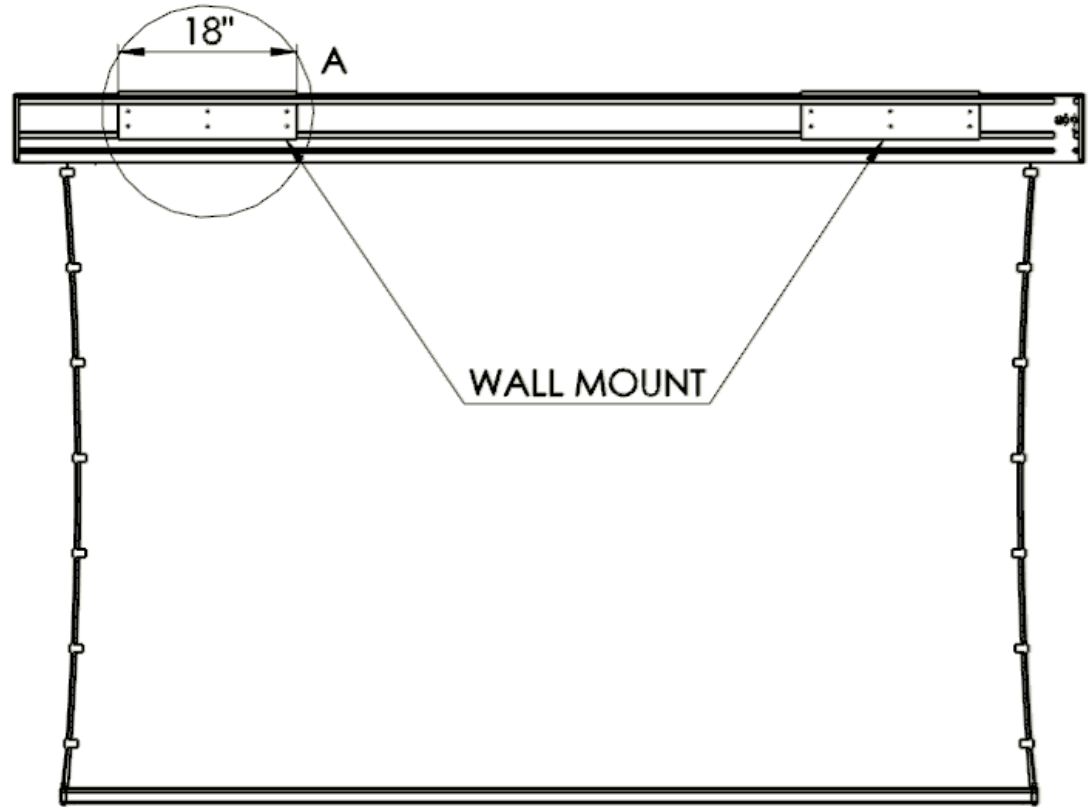

Luxus 16:9 Format

Diagonal (A)	Image Height (B)	Image Width (C)	Overall Length (D)	Top Masking (E)	Side Masking (F)	Bottom Masking (G)	Batten Length (H)	Screen Deploy (J)	Screen Weight
100"	49"	87"	107.8"	12"	5"	2"	98.4"	64.625"	85lbs
110"	54"	96"	116.8"	12"	5"	2"	107.4"	69.625"	90lbs
120"	58.75"	104.5"	125.3"	12"	5"	2"	115.9"	74.375"	95lbs
123"	60"	107"	127.8"	12"	5"	2"	118.9"	75.7"	96lbs
133"	65"	116"	138.8"	12"	6"	2"	129.9"	80.625"	102lbs
135"	66"	118"	140.8"	12"	6"	2"	131.9"	81.7"	103lbs
150"	73.5"	130.75"	153.5"	12"	6"	2"	144.65"	89.125"	115lbs
160"	78.25"	139.5"	164.3"	12"	7"	2"	155.4"	93.875"	120lbs
165"	80.75"	143.75"	168.5"	12"	7"	2"	159.65"	96.5"	125lbs
180"	88.25"	157"	183.8"	12"	8"	2"	174.9"	104"	134lbs
200"	98"	174.25"	201"	12"	8"	2"	192.15"	113.7"	148lbs
208"	102"	181.25"	210"	12"	9"	2"	201.15"	117.7"	155lbs

SIDE VIEW

FRONT VIEW

CEILING MOUNT

Diagonal	Overall Case Length	Screen Weight	Shipping Length (K)	Shipping Weight	International Shipping Length (L)	International Weight	Oversized Crate Length (M)	Oversized Crate Weight
100"	107.8"	85lbs	123.5"	110lbs	123.5"	198lbs		
110"	116.8"	90lbs	132.5"	117lbs	132.5"	213lbs		
120"	125.3"	95lbs	140.8"	124lbs	140.8"	224lbs		
123"	127.8"	96lbs	143.3"	126lbs	143.3"	230lbs		
133"	138.8"	102lbs	154.3"	134lbs	154.3"	246lbs		
135"	140.8"	103lbs	156.3"	135lbs	156.3"	247lbs		
150"	153.5"	115lbs	167"	150lbs	167"	270lbs		
160"	164.3"	120lbs					177.3"	245lbs
165"	168.5"	125lbs					181.5"	255lbs
180"	183.8"	134lbs					196.8"	270lbs
200"	201"	148lbs					214"	295lbs
208"	210"	155lbs					223"	330lbs

CRATE FOR CASE SIZE OVER 156"