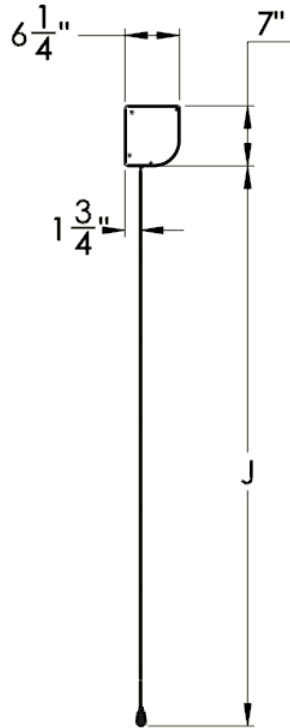

Luxus 16:9 Format

Diagonal (A)	Image Height (B)	Image Width (C)	Overall Length (D)	Top Masking (E)	Side Masking (F)	Bottom Masking (G)	Batten Length (H)	Screen Deploy (J)	Screen Weight
100"	49"	87"	107.8"	12"	5"	2"	98.4"	64.625"	85lbs
110"	54"	96"	116.8"	12"	5"	2"	107.4"	69.625"	90lbs
120"	58.75"	104.5"	125.3"	12"	5"	2"	115.9"	74.375"	95lbs
123"	60"	107"	127.8"	12"	5"	2"	118.9"	75.7"	96lbs
133"	65"	116"	138.8"	12"	6"	2"	129.9"	80.625"	102lbs
135"	66"	118"	140.8"	12"	6"	2"	131.9"	81.7"	103lbs
150"	73.5"	130.75"	153.5"	12"	6"	2"	144.65"	89.125"	115lbs
160"	78.25"	139.5"	164.3"	12"	7"	2"	155.4"	93.875"	120lbs
165"	80.75"	143.75"	168.5"	12"	7"	2"	159.65"	96.5"	125lbs
180"	88.25"	157"	183.8"	12"	8"	2"	174.9"	104"	134lbs
200"	98"	174.25"	201"	12"	8"	2"	192.15"	113.7"	148lbs
208"	102"	181.25"	210"	12"	9"	2"	201.15"	117.7"	155lbs

SIDE VIEW

FRONT VIEW

CEILING MOUNT

Diagonal	Overall Case Length	Screen Weight	Shipping Length (K)	Shipping Weight	International Shipping Length (L)	International Weight	Oversized Crate Length (M)	Oversized Crate Weight
100"	107.8"	85lbs	123.5"	110lbs	123.5"	198lbs		
110"	116.8"	90lbs	132.5"	117lbs	132.5"	213lbs		
120"	125.3"	95lbs	140.8"	124lbs	140.8"	224lbs		
123"	127.8"	96lbs	143.3"	126lbs	143.3"	230lbs		
133"	138.8"	102lbs	154.3"	134lbs	154.3"	246lbs		
135"	140.8"	103lbs	156.3"	135lbs	156.3"	247lbs		
150"	153.5"	115lbs	167"	150lbs	167"	270lbs		
160"	164.3"	120lbs					177.3"	245lbs
165"	168.5"	125lbs					181.5"	255lbs
180"	183.8"	134lbs					196.8"	270lbs
200"	201"	148lbs					214"	295lbs
208"	210"	155lbs					223"	330lbs

CRATE FOR CASE SIZE OVER 156"