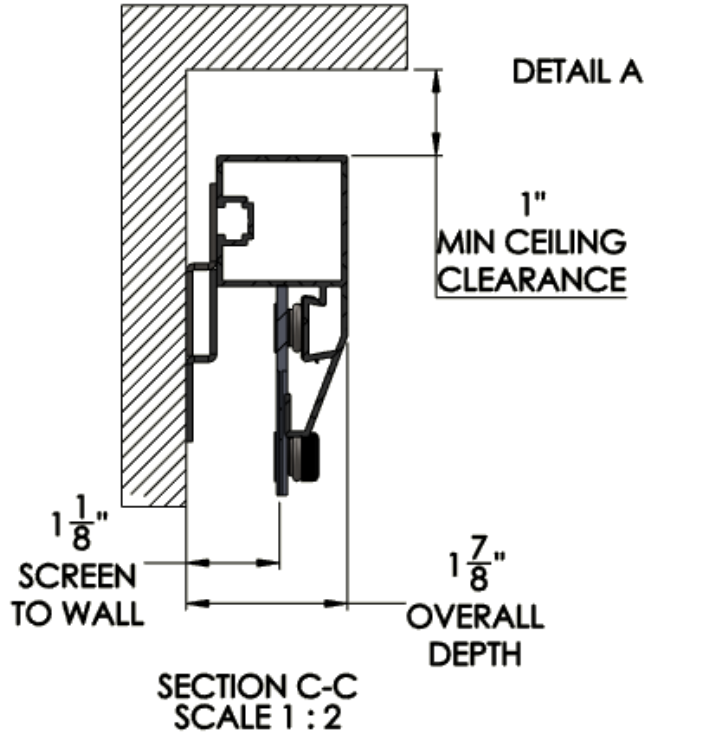

WallScreen Deluxe 16:10 Format

Diagonal (A)	Image Height (B)	Image Width (C)	Overall Height (D)	Overall Width (E)	Screen Weight
94"	50"	80"	56.625"	86.625"	40 lbs
109"	57.5"	92.5"	64.125"	99.125"	45 lbs
123"	65"	104"	71.625"	110.625"	55 lbs
137"	72.5"	116"	79.125"	122.625"	65 lbs
164"	87"	139"	93.625"	145.625"	85 lbs

Diagonal	Back Brace Count(F)
94"	N/A
109"	N/A
123"	2X
137"	2X
164"	2X

FRAME BRACKET
POSITION ADJUSTABLE
ALONG NUT CHANNEL

MAGNETIC CATCH
POSITION ADJUSTABLE
ALONG BOTTOM
FRAME NUT CHANNEL

Diagonal	Shipping Crate Length (G)	Shipping Weight
94"	92.5"	55 lbs
109"	104.75"	65 lbs
123"	116.5"	70 lbs
137"	128.5"	75 lbs
164"	151.5"	90 lbs