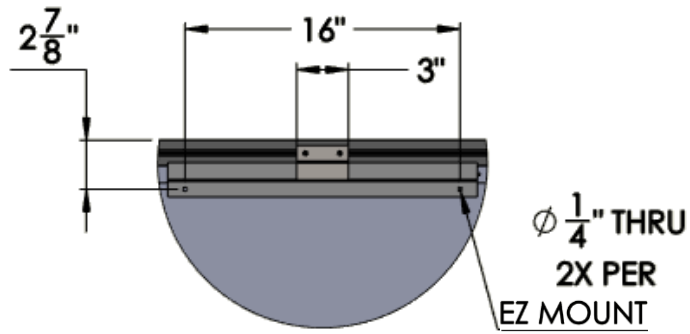

WallScreen Deluxe 16:10 Format

Diagonal (A)	Image Height (B)	Image Width (C)	Overall Height (D)	Overall Width (E)	Screen Weight
94"	50"	80"	56.625"	86.625"	40 lbs
109"	57.5"	92.5"	64.125"	99.125"	45 lbs
123"	65"	104"	71.625"	110.625"	55 lbs
137"	72.5"	116"	79.125"	122.625"	65 lbs
164"	87"	139"	93.625"	145.625"	85 lbs

Diagonal	Back Brace Count(F)
94"	N/A
109"	N/A
123"	2X
137"	2X
164"	2X

FRAME BRACKET
POSITION ADJUSTABLE
ALONG NUT CHANNEL

MAGNETIC CATCH
POSITION ADJUSTABLE
ALONG BOTTOM
FRAME NUT CHANNEL

Diagonal	Shipping Crate Length (G)	Shipping Weight
94"	92.5"	55 lbs
109"	104.75"	65 lbs
123"	116.5"	70 lbs
137"	128.5"	75 lbs
164"	151.5"	90 lbs