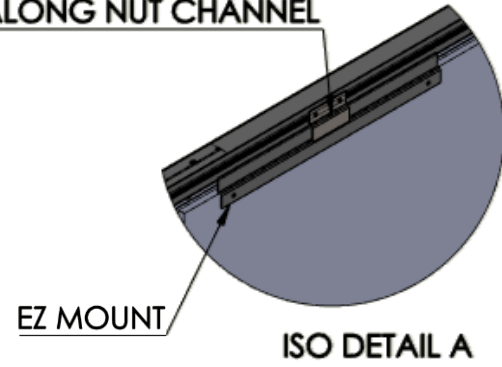

WallScreen Deluxe 16:10 Format

Diagonal (A)	Image Height (B)	Image Width (C)	Overall Height (D)	Overall Width (E)	Screen Weight
94"	50"	80"	56.625"	86.625"	40 lbs
109"	57.5"	92.5"	64.125"	99.125"	45 lbs
123"	65"	104"	71.625"	110.625"	55 lbs
137"	72.5"	116"	79.125"	122.625"	65 lbs
164"	87"	139"	93.625"	145.625"	85 lbs

Diagonal	Back Brace Count(F)
94"	N/A
109"	N/A
123"	2X
137"	2X
164"	2X

FRAME BRACKET
POSITION ADJUSTABLE
ALONG NUT CHANNEL

MAGNETIC CATCH
POSITION ADJUSTABLE
ALONG BOTTOM
FRAME NUT CHANNEL

Diagonal	Shipping Crate Length (G)	Shipping Weight
94"	92.5"	55 lbs
109"	104.75"	65 lbs
123"	116.5"	70 lbs
137"	128.5"	75 lbs
164"	151.5"	90 lbs