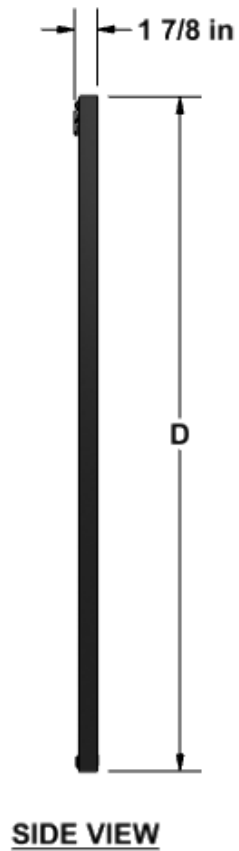

WallScreen Deluxe 16:10 Format

Diagonal (A)	Image Height (B)	Image Width (C)	Overall Height (D)	Overall Width (E)	Screen Weight
94"	50"	80"	56.625"	86.625"	40 lbs
109"	57.5"	92.5"	64.125"	99.125"	45 lbs
123"	65"	104"	71.625"	110.625"	55 lbs
137"	72.5"	116"	79.125"	122.625"	65 lbs
164"	87"	139"	93.625"	145.625"	85 lbs

Diagonal	Back Brace Count(F)
94"	N/A
109"	N/A
123"	2X
137"	2X
164"	2X

FRAME BRACKET
POSITION ADJUSTABLE
ALONG NUT CHANNEL

MAGNETIC CATCH
POSITION ADJUSTABLE
ALONG BOTTOM
FRAME NUT CHANNEL

Diagonal	Shipping Crate Length (G)	Shipping Weight
94"	92.5"	55 lbs
109"	104.75"	65 lbs
123"	116.5"	70 lbs
137"	128.5"	75 lbs
164"	151.5"	90 lbs