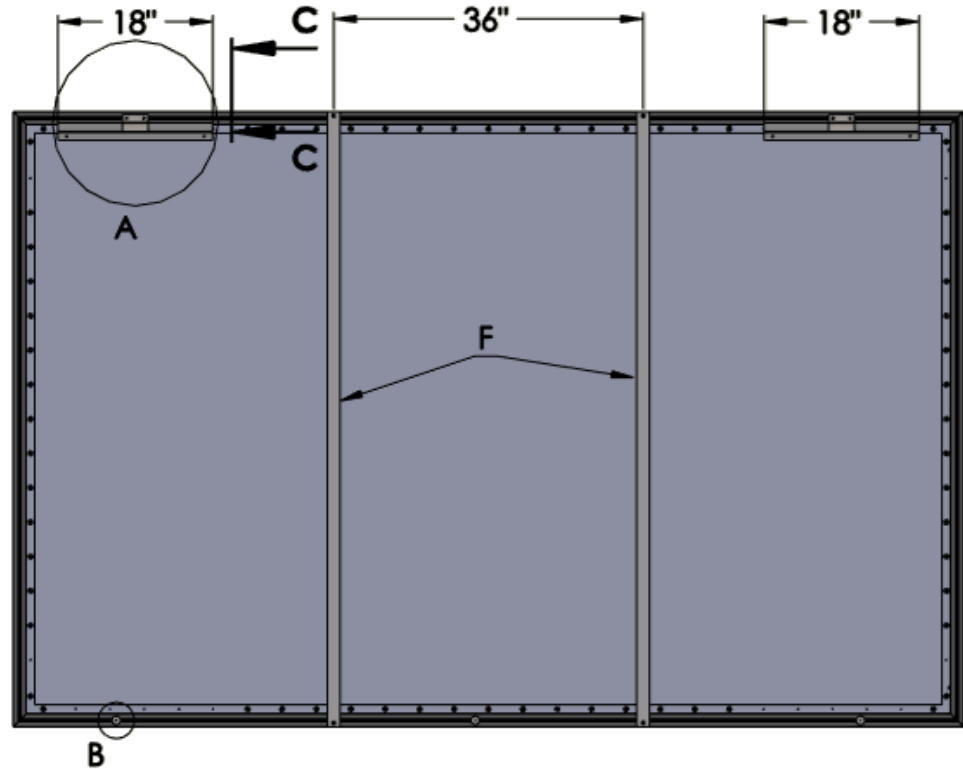

WallScreen Deluxe 16:10 Format

Diagonal (A)	Image Height (B)	Image Width (C)	Overall Height (D)	Overall Width (E)	Screen Weight
94"	50"	80"	56.625"	86.625"	40 lbs
109"	57.5"	92.5"	64.125"	99.125"	45 lbs
123"	65"	104"	71.625"	110.625"	55 lbs
137"	72.5"	116"	79.125"	122.625"	65 lbs
164"	87"	139"	93.625"	145.625"	85 lbs

Diagonal	Back Brace Count(F)
94"	N/A
109"	N/A
123"	2X
137"	2X
164"	2X

FRAME BRACKET
POSITION ADJUSTABLE
ALONG NUT CHANNEL

MAGNETIC CATCH
POSITION ADJUSTABLE
ALONG BOTTOM
FRAME NUT CHANNEL

Diagonal	Shipping Crate Length (G)	Shipping Weight
94"	92.5"	55 lbs
109"	104.75"	65 lbs
123"	116.5"	70 lbs
137"	128.5"	75 lbs
164"	151.5"	90 lbs