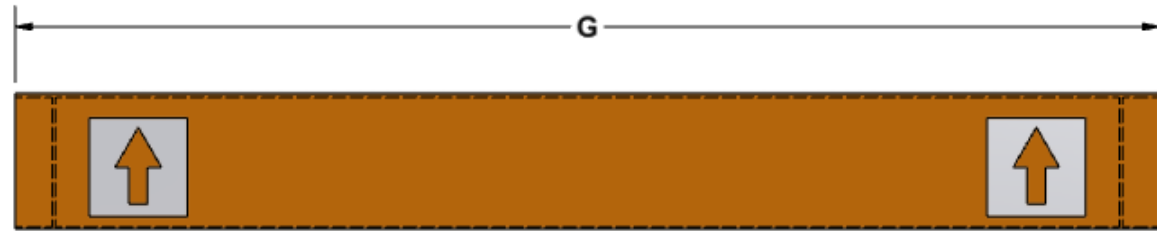

WallScreen Deluxe 16:10 Format

Diagonal (A)	Image Height (B)	Image Width (C)	Overall Height (D)	Overall Width (E)	Screen Weight
94"	50"	80"	56.625"	86.625"	40 lbs
109"	57.5"	92.5"	64.125"	99.125"	45 lbs
123"	65"	104"	71.625"	110.625"	55 lbs
137"	72.5"	116"	79.125"	122.625"	65 lbs
164"	87"	139"	93.625"	145.625"	85 lbs

Diagonal	Back Brace Count(F)
94"	N/A
109"	N/A
123"	2X
137"	2X
164"	2X

FRAME BRACKET
POSITION ADJUSTABLE
ALONG NUT CHANNEL

MAGNETIC CATCH
POSITION ADJUSTABLE
ALONG BOTTOM
FRAME NUT CHANNEL

Diagonal	Shipping Crate Length (G)	Shipping Weight
94"	92.5"	55 lbs
109"	104.75"	65 lbs
123"	116.5"	70 lbs
137"	128.5"	75 lbs
164"	151.5"	90 lbs

SHIPPING CRATE VIEWS