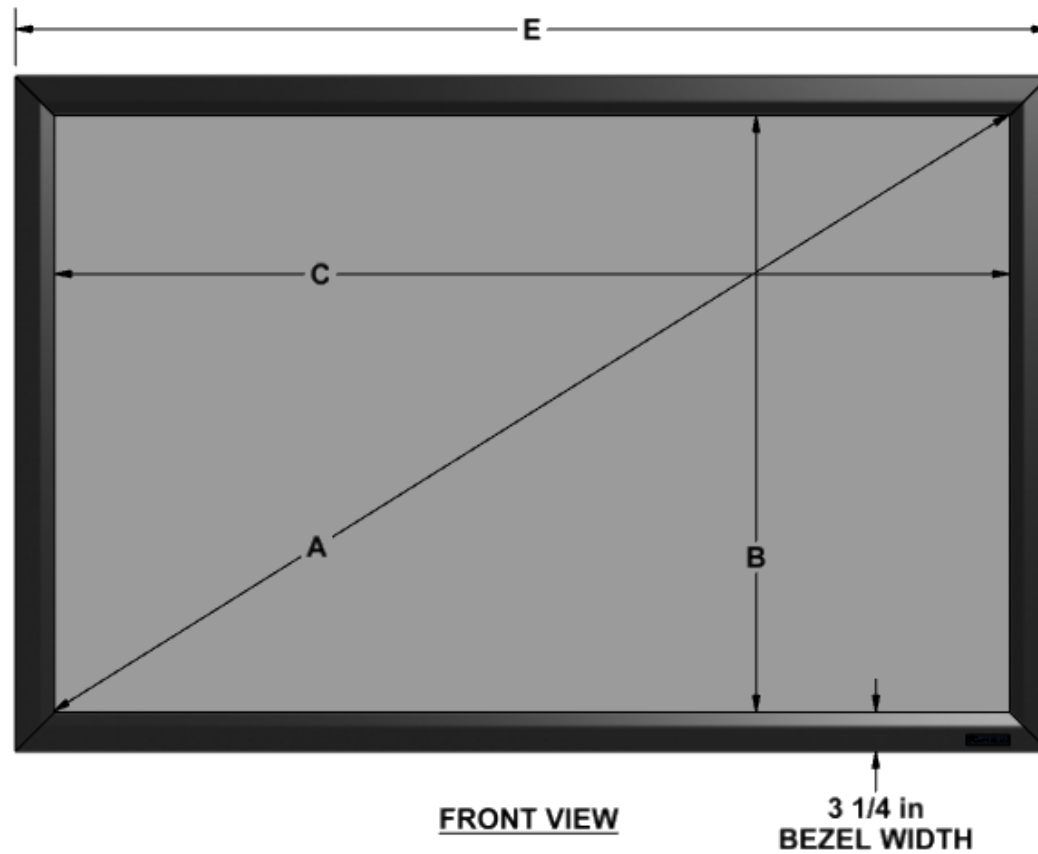

WallScreen Deluxe 16:10 Format

Diagonal (A)	Image Height (B)	Image Width (C)	Overall Height (D)	Overall Width (E)	Screen Weight
94"	50"	80"	56.625"	86.625"	40 lbs
109"	57.5"	92.5"	64.125"	99.125"	45 lbs
123"	65"	104"	71.625"	110.625"	55 lbs
137"	72.5"	116"	79.125"	122.625"	65 lbs
164"	87"	139"	93.625"	145.625"	85 lbs

Diagonal	Back Brace Count(F)
94"	N/A
109"	N/A
123"	2X
137"	2X
164"	2X

FRAME BRACKET
POSITION ADJUSTABLE
ALONG NUT CHANNEL

MAGNETIC CATCH
POSITION ADJUSTABLE
ALONG BOTTOM
FRAME NUT CHANNEL

Diagonal	Shipping Crate Length (G)	Shipping Weight
94"	92.5"	55 lbs
109"	104.75"	65 lbs
123"	116.5"	70 lbs
137"	128.5"	75 lbs
164"	151.5"	90 lbs