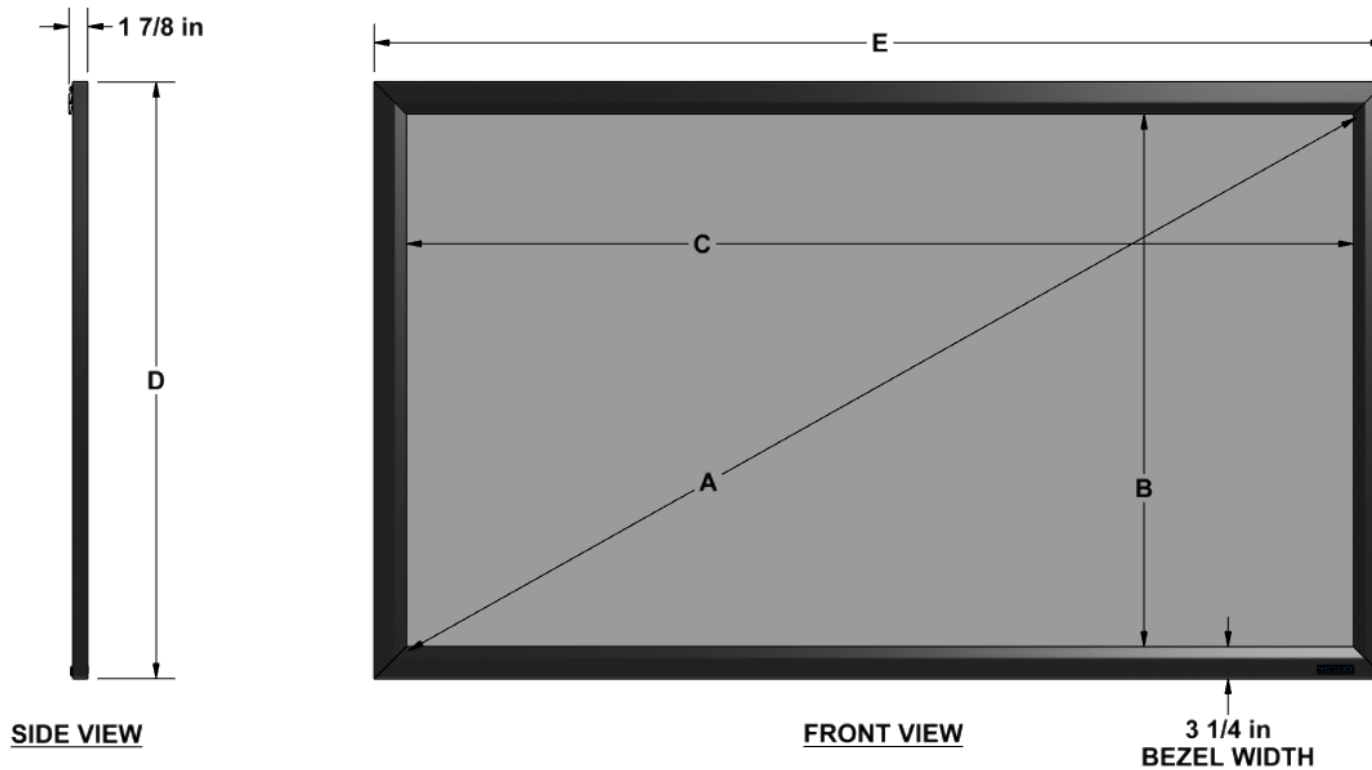

WallScreen Deluxe 2.35:1 Format

Diagonal (A)	Image Height (B)	Image Width (C)	Overall Height (D)	Overall Width (E)	Screen Weight
120"	47.25"	111"	53.875"	117.625"	50 lbs
125"	49"	115"	55.625"	121.625"	50 lbs
130"	51.125"	120"	57.75"	126.625"	50 lbs
133"	52"	122.25"	58.625"	128.875"	55 lbs
138"	54"	127"	60.625"	133.625"	60 lbs
140"	54.875"	129"	61.5"	135.625"	60 lbs
144"	56.625"	133"	63.25"	139.625"	60 lbs
150"	58.75"	138"	65.375"	144.625"	65 lbs
153"	60"	141"	66.625"	147.625"	65 lbs
158"	62.125"	146"	68.75"	152.625"	70 lbs
168"	66"	155"	72.625"	161.625"	75 lbs
176"	68.875"	162"	75.5"	168.625"	80 lbs

Diagonal	Hanging Bar Count (F)
120"	2X
125"	2X
130"	2X
133"	2X
138"	2X
140"	2X
144"	2X
150"	2X
153"	2X
158"	2X
168"	2X
176"	2X

FRAME BRACKET
POSITION ADJUSTABLE
ALONG NUT CHANNEL

MAGNETIC CATCH
POSITION ADJUSTABLE
ALONG BOTTOM
FRAME NUT CHANNEL