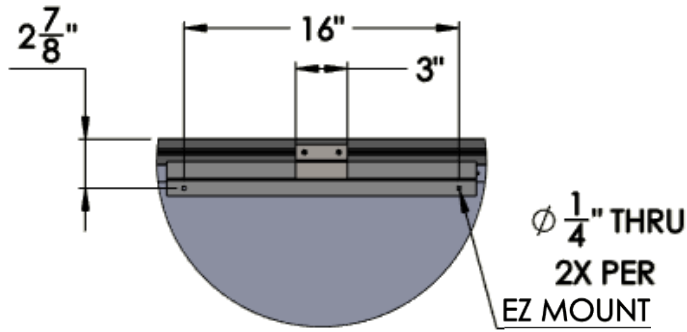

WallScreen Deluxe 2.35:1 Format

Diagonal (A)	Image Height (B)	Image Width (C)	Overall Height (D)	Overall Width (E)	Screen Weight
120"	47.25"	111"	53.875"	117.625"	50 lbs
125"	49"	115"	55.625"	121.625"	50 lbs
130"	51.125"	120"	57.75"	126.625"	50 lbs
133"	52"	122.25"	58.625"	128.875"	55 lbs
138"	54"	127"	60.625"	133.625"	60 lbs
140"	54.875"	129"	61.5"	135.625"	60 lbs
144"	56.625"	133"	63.25"	139.625"	60 lbs
150"	58.75"	138"	65.375"	144.625"	65 lbs
153"	60"	141"	66.625"	147.625"	65 lbs
158"	62.125"	146"	68.75"	152.625"	70 lbs
168"	66"	155"	72.625"	161.625"	75 lbs
176"	68.875"	162"	75.5"	168.625"	80 lbs

Diagonal	Hanging Bar Count (F)
120"	2X
125"	2X
130"	2X
133"	2X
138"	2X
140"	2X
144"	2X
150"	2X
153"	2X
158"	2X
168"	2X
176"	2X

FRAME BRACKET
POSITION ADJUSTABLE
ALONG NUT CHANNEL

MAGNETIC CATCH
POSITION ADJUSTABLE
ALONG BOTTOM
FRAME NUT CHANNEL