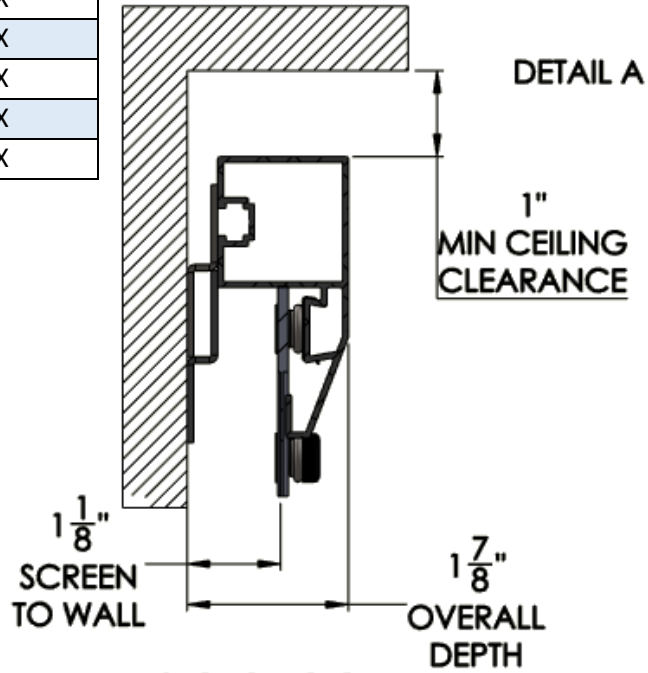

WallScreen Deluxe 2.35:1 Format

Diagonal (A)	Image Height (B)	Image Width (C)	Overall Height (D)	Overall Width (E)	Screen Weight
120"	47.25"	111"	53.875"	117.625"	50 lbs
125"	49"	115"	55.625"	121.625"	50 lbs
130"	51.125"	120"	57.75"	126.625"	50 lbs
133"	52"	122.25"	58.625"	128.875"	55 lbs
138"	54"	127"	60.625"	133.625"	60 lbs
140"	54.875"	129"	61.5"	135.625"	60 lbs
144"	56.625"	133"	63.25"	139.625"	60 lbs
150"	58.75"	138"	65.375"	144.625"	65 lbs
153"	60"	141"	66.625"	147.625"	65 lbs
158"	62.125"	146"	68.75"	152.625"	70 lbs
168"	66"	155"	72.625"	161.625"	75 lbs
176"	68.875"	162"	75.5"	168.625"	80 lbs

Diagonal	Hanging Bar Count (F)
120"	2X
125"	2X
130"	2X
133"	2X
138"	2X
140"	2X
144"	2X
150"	2X
153"	2X
158"	2X
168"	2X
176"	2X

FRAME BRACKET
POSITION ADJUSTABLE
ALONG NUT CHANNEL

MAGNETIC CATCH
POSITION ADJUSTABLE
ALONG BOTTOM
FRAME NUT CHANNEL