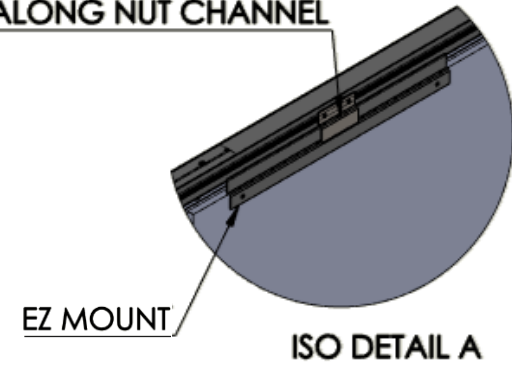

WallScreen Deluxe 2.35:1 Format

Diagonal (A)	Image Height (B)	Image Width (C)	Overall Height (D)	Overall Width (E)	Screen Weight
120"	47.25"	111"	53.875"	117.625"	50 lbs
125"	49"	115"	55.625"	121.625"	50 lbs
130"	51.125"	120"	57.75"	126.625"	50 lbs
133"	52"	122.25"	58.625"	128.875"	55 lbs
138"	54"	127"	60.625"	133.625"	60 lbs
140"	54.875"	129"	61.5"	135.625"	60 lbs
144"	56.625"	133"	63.25"	139.625"	60 lbs
150"	58.75"	138"	65.375"	144.625"	65 lbs
153"	60"	141"	66.625"	147.625"	65 lbs
158"	62.125"	146"	68.75"	152.625"	70 lbs
168"	66"	155"	72.625"	161.625"	75 lbs
176"	68.875"	162"	75.5"	168.625"	80 lbs

Diagonal	Hanging Bar Count (F)
120"	2X
125"	2X
130"	2X
133"	2X
138"	2X
140"	2X
144"	2X
150"	2X
153"	2X
158"	2X
168"	2X
176"	2X

FRAME BRACKET
POSITION ADJUSTABLE
ALONG NUT CHANNEL

MAGNETIC CATCH
POSITION ADJUSTABLE
ALONG BOTTOM
FRAME NUT CHANNEL