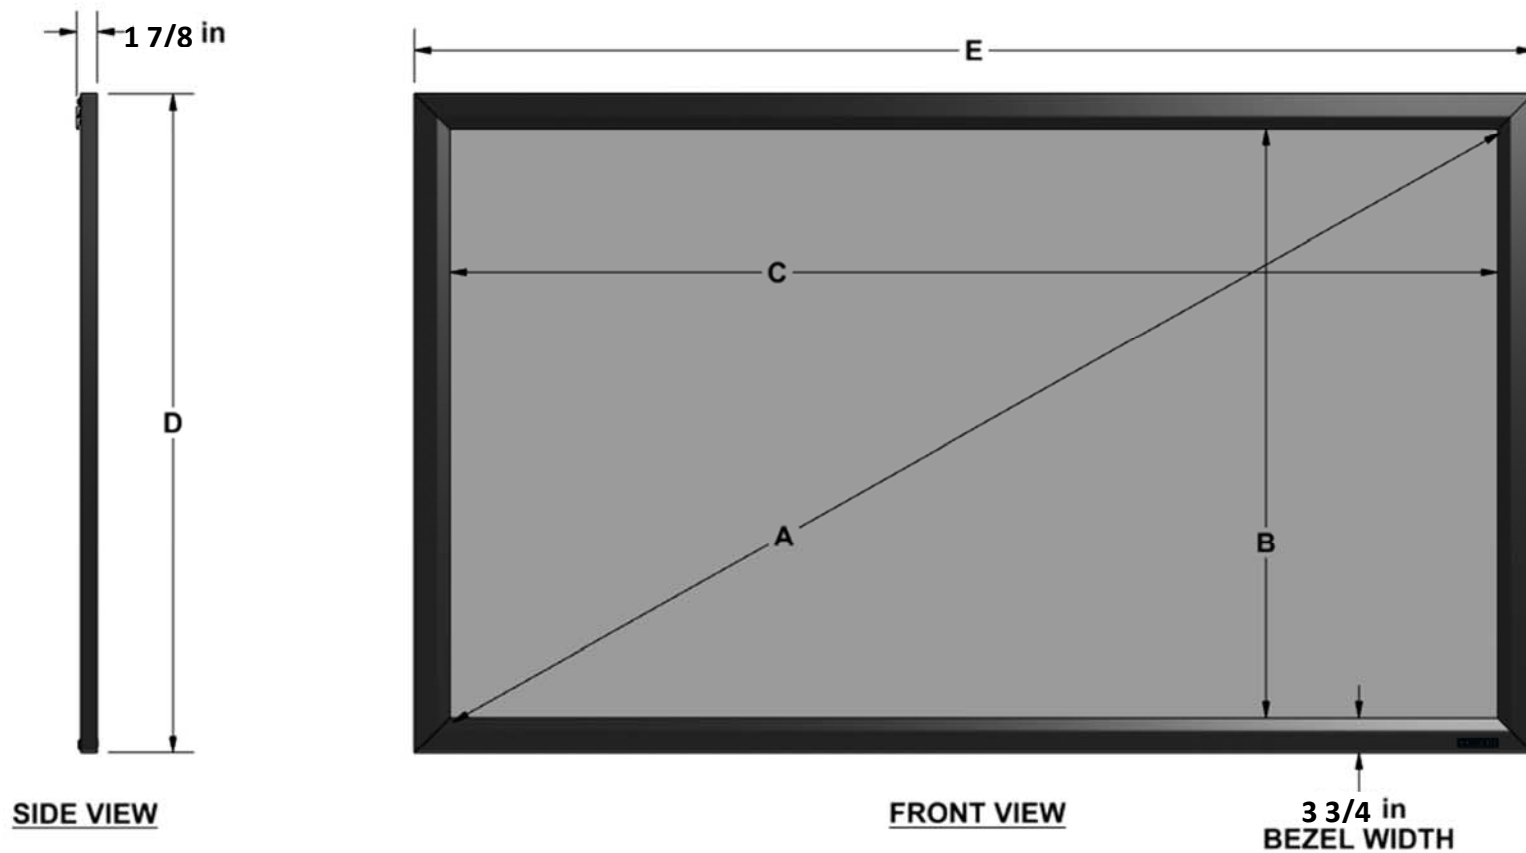

## WallScreen UST 16:9 Format

Diagonal (A)	Image Height (B)	Image Width (C)	Overall Height (D)	Overall Width (E)	Screen Weight
100"	49"	87"	56.625"	94.625"	45 lbs
110"	54"	96"	61.625"	103.625"	50 lbs
120"	58.75"	104.5"	66.375"	112.125"	55 lbs
130"	64.125"	114"	71.75"	121.625"	60 lbs
135"	66"	118"	73.625"	125.625"	62 lbs
150"	73.5"	130.75"	81.125"	138.375"	70 lbs

Diagonal	Hanging Bar Length (F)
100"	1X @ 49.5"
110"	1X @ 49.5"
120"	1X @ 49.5"
130"	1X @ 49.5"
135"	1X @ 49.5"
150"	2X @ 33.5"